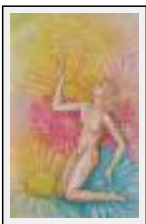

Theme : Allegories / Category : Painting

Year : 2004

"Invisible Essentiel"

Size (HxW) : 81x54 cm (25 M) Framed

Style : realism / Tech. : Acrylic on strengthened fabric

Theme : Allegories / Category : Painting