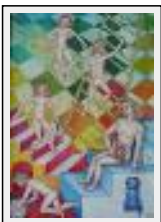

"Jeux de dames"

Size (HxW) : 116x81 cm (50 P) Framed
Style : Figurative Style / Tech. : oil on strengthened canvas
Theme : Imagination / Category : Painting
Year : 1998