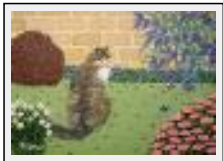

"Regarde la lune"

Size (HxW) : 18x22 cm

Style : Naive / Tech. : Oil on linen

Theme : Character / People / Category : Painting

Price : Euros 250

Year : 2007

"GIVERNY"

Size (HxW) : 50x65 cm (15 P) Framed - Weight : 3000 g

Style : Naive / Tech. : Oil on linen

Theme : Landscape / Category : Painting

Price : Euros 2600

Year : 2009

"le chat a la fenetre"

Size (HxW) : 22x16 cm (1 F) Framed
Style : Naive / Tech. : Oil on linen
Theme : Animals & pets / Category : Painting
Price : Euros 220
Sold
Year : 2007

"le chat au jardin"

Size (HxW) : 16x22 cm (1 F) Framed
Style : Naive / Tech. : Oil on linen
Theme : Animals & pets / Category : Painting
Price : Euros 220
Sold
Year : 2010

"Le chat et les papillons"

Size (HxW) : 16x22 cm (1 F) Framed - Weight : 1000 g
Style : Naive / Tech. : Oil on linen
Theme : Animals & pets / Category : Painting
Price : Euros 220
Sold
Year : 2008