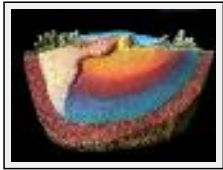

Style : Naive / Tech. : Painted wood

Theme : Imagination / Category : Sculpture

Price : \$ 1800

Year : 2009

Desc. : wood sculpture/acrylic paint

"Souplesse"

Size (HxWxP) : 50x30x12 cm - Weight : 2 g

Style : Naive / Tech. : Painted wood

Theme : Imagination / Category : Sculpture

Price : \$ 325

Year : 2010

Desc. : wood sculpture

"Amour en exil"

Size (HxWxP) : 57x22x22 cm - Weight : 8164 g

Style : Fantasy / Tech. : Painted wood

Theme : Imagination / Category : Sculpture

Price : \$ 1400

Year : 2010

Desc. : wood sculpture/acrylic paint

"MIGRATION"

Size (HxWxP) : 24x58x58 cm - Weight : 13 g

Style : Fantasy / Tech. : Painted wood

Theme : Imagination / Category : Sculpture

Price : \$ 1800