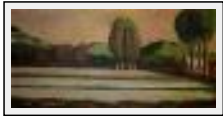

"Le champs"

Size (HxW) : 51x120 cm

Style : Figurative Style / Tech. : Oil on ply-wood

Theme : Landscape / Category : Painting

Price : Euros 700

Year : 1996

Desc. : fields in the twilight