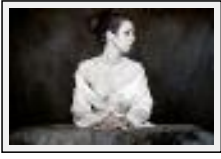

"Corinne"

Size (HxW) : 40x50 cm

Style : realism / Tech. : Print on paper

Theme : Dish / Category : Photography

Price : Euros 80

Year : 2009