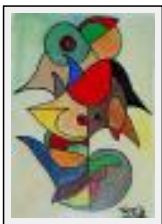

**"Ilunabarra"**

Size (HxW) : 22x32 cm Framed

Style : Abstract / Tech. : gouache on paper

Theme : Imagination / Category : Painting

Price : Euros 200

Year : 2003

Desc. : This painting is a symbol of the twilight (Ilunabarra : twilight in basque ; it's a basque song, what I was listening while I painted this picture)