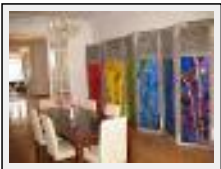

"Rainbow of Life in the dining room 14'x7'"

Size (HxW) : 220x420 cm

Style : Abstract / Tech. : Acrylic on canvas

Theme : Nature / Category : Painting

Price : $ 24000

Year : 2005

Desc. : A View of the screen « Rainbow of Life » in the dining room