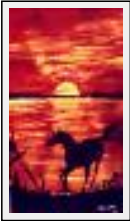

"Cheval au coucher du soleil"

Size (HxW) : 41x24 cm (6 M) Framed
Style : realism / Tech. : Oil on wood
Theme : Animals & pets / Category : Painting
Year : 1979
Desc. : Horse