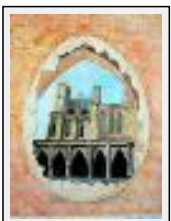

"Ecllosion de la Cathédrale de BEZIERS"

Size (HxWxP) : 60x50x2 cm Framed
Style : realism / Tech. : Watercolour
Theme : Imagination / Category : Painting
Year : 2007
Desc. : Blossoming of the Cathedral of BEZIERS