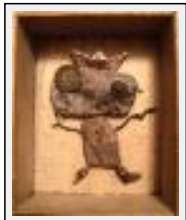

"dans la boîte"

Size (HxW) : 18x15 cm

Style : Strange Art / Tech. : mixed

Theme : Character / People / Category : Sculpture

Year : 2008

the last ones