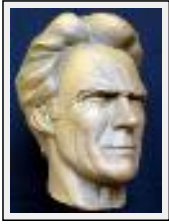

"Clint Eastwood"

Size (HxWxP) : 40x19x22 cm - Weight : 5000 g
Style : realism / Tech. : Clay
Theme : Portrait / Category : Sculpture
Price : Euros 800
Year : 2009
Desc. : synthetic plaster painted like bronze