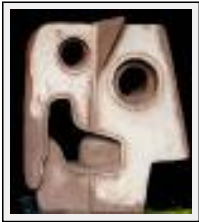

"perroquet Guacamayo stylisé"

Size (HxWxP) : 35x30x15 cm - Weight : 6000 g

Style : Ethnic / Tech. : Clay

Theme : Animals & pets / Category : Sculpture

Price : Euros 600

Year : 2008

Desc. : painted resin