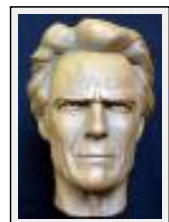

"Clint Eastwood"

Size (HxWxP) : 40x19x22 cm - Weight : 5000 g
Style : realism / Tech. : Clay
Theme : Portrait / Category : Sculpture
Price : Euros 800
Year : 2009
Desc. : synthetic plaster painted like bronze