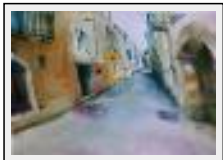

"Pezenas flou"

Size (HxW) : 40x55 cm Framed
Style : surrealist / Tech. : Watercolour on paper
Theme : Landscape / Category : Painting
Year : 2012