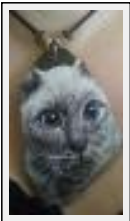

Style : realism / Tech. : Acrylics

Theme : Animals & pets / Category : Painting

Price : Euros 25

Sold

Year : 2012

Desc. : Piece of slate painted and mounted pendant

**"ETRANGE"**

Size (HxW) : 9x5 cm