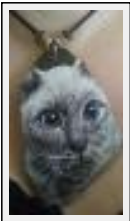

"CURIOSITE"

Size (HxW) : 9x5 cm

Style : realism / Tech. : Acrylics

Theme : Animals & pets / Category : Painting

Price : Euros 25

Sold

Year : 2012

Desc. : Piece of slate painted and mounted pendant