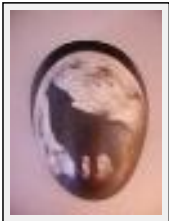

Size (HxWxP) : 7x5x1 cm - Weight : 30 g

Style : realism / Tech. : -

Theme : Animals & pets / Category : Drawing

Price : Euros 28

Sold

Year : 2010

Desc. : Pendant in egg of goose drawn in colored crayons

"LOUP SOUS LA LUNE"