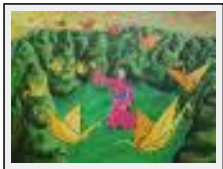

"Kyototicha jardin"

Size (HxW) : 15x20 cm

Style : Figurative Style / Tech. : gouache on paper

Theme : Landscape / Category : Carving

Year : 2005

Desc. : Kyototicha garden of video game

"Sadako crane"

Size (HxW) : 36x48 cm