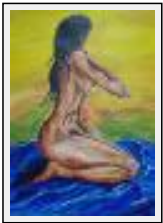

Nude

"nu bleu"

Size (HxW) : 40x30 cm

Style : Figurative Style / Tech. : Acrylic on paper

Theme : Erotic artwork / Category : Painting

Year : 2005

Desc. : nude woman, blue and yellow background