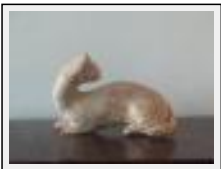

animals

"Hibou biface"

Size (HxWxP) : 26x10x10 cm - Weight : 3200 g

Style : realism / Tech. : Bronze

Theme : Animals & pets / Category : Sculpture

Sold

Year : 2006

Desc. : Double-sided Owl. The photo presents the model in terra cott. Only a numbered bronze edition is for sale