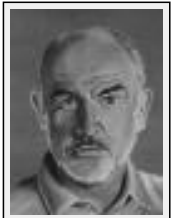

"Sean CONNERY"

Size (HxW) : 40x30 cm

Style : Hyperrealist / Tech. : Pastel on paper

Theme : Portrait / Category : Drawing

Sold