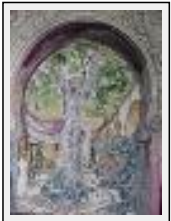

"Tout un monde"

Size (HxW) : 54x65 cm (15 F)

Style : Figurative Style / Tech. : Acrylic on canvas

Theme : Landscape / Category : Painting

"Quand vient la nuit"

Size (HxW) : 100x80 cm

Style : Figurative Style / Tech. : Acrylic on canvas

Theme : Building / Category : Painting

Year : 2011

Desc. : Rue d' Andorre la Vieille le soir

"Par les lunettes de la poésie"

Size (HxW) : 50x60 cm

Style : Figurative Style / Tech. : Acrylic on canvas

Theme : Seascapes / Category : Painting

"Fez"

Size (HxW) : 50x40 cm

Style : Figurative Style / Tech. : Acrylic on canvas

Theme : Oriental / Category : Painting

Desc. : Expo " lesMille et Une portes"

"Médina de Fez"

Size (HxW) : 90x70 cm

Style : Figurative Style / Tech. : Acrylic on canvas