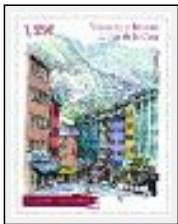

"timbre Poste Andorre"

Size (HxW) : 5x4 cm

Style : Figurative Style / Tech. : Acrylics

Theme : Landscape / Category : Painting

Desc. : Réalisation d'un timbre illustrant le Pas de la Case pour la Principauté d'Andorre .
Emission le 25 octobre 2013