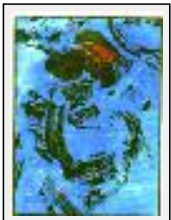

Year : 2005

Desc. : en cours...

"Biche"

Size (HxW) : 10x10 cm

Style : Abstract / Tech. : Print on paper

Theme : Not figurative / Category : Print

Year : 2005

"Portrait bleu"