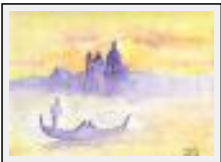

"Venise"

Size (HxW) : 23x30 cm Framed

Style : Figurative Style / Tech. : Watercolour on paper

Theme : Landscape / Category : Painting

Year : 2005

Desc. : Aquarelle, 2005