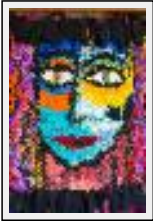

"village"

Size (HxW) : 70x60 cm

Style : Strange Art / Tech. : -

Theme : Imagination / Category : Carving

Sold

Year : 2004

Desc. : rugs

"visage"