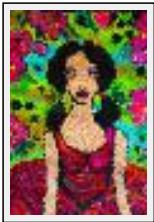

"pink lady"

Size (HxW) : 65x50 cm (15 P)

Style : Strange Art / Tech. : -

Theme : Character / People / Category : Carving

Year : 2004

Desc. : rugs