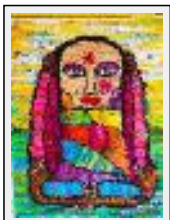

"kashina"

Size (HxW) : 65x50 cm (15 P)

Style : Strange Art / Tech. : -

Theme : Mindscapes / Category : Carving

Year : 2004

Desc. : rugs