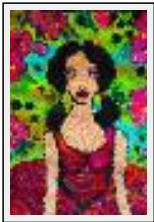

rugs

"clown de rosina"

Size (HxW) : 70x55 cm Framed

Style : Strange Art / Tech. : -

Theme : Character / People / Category : Carving

Year : 2004

"pink lady"

Size (HxW) : 65x50 cm (15 P)