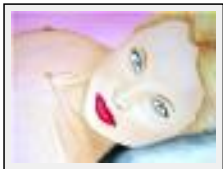

"natasha"

Size (HxW) : 50x60 cm
Style : Figurative Style / Tech. : Oil on canvas
Theme : Portrait / Category : Painting
Year : 2008
Desc. : portrait