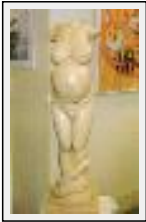

"Belladonna"

Size (HxWxP) : 125x45x31 cm - Weight : 21000 g

Style : Symbolism / Tech. : Alabaster

Theme : Mindscapes / Category : Sculpture

Sold

Year : 2001

Desc. : alabaster