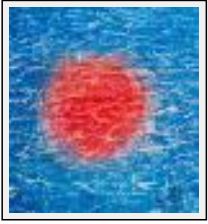

Year : 2007

Desc. : The MagicArt

**"La mer"**

Size (HxW) : 49x49 cm

Style : Abstract / Tech. : Oil on hardboard

Theme : Water / Category : Painting

Year : 1990

Desc. : Big spaces