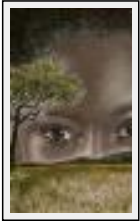

"La vie en rouge"

Size (HxW) : 21x13 cm

Style : realism / Tech. : Alkyde

Theme : Character / People / Category : Painting

Year : 2008