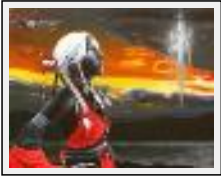

"L'âme perdu de Drizza"

Size (HxW) : 41x51 cm

Style : Symbolism / Tech. : Oil

Theme : Character / People / Category : Painting

Year : 2008