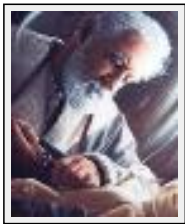

"Je te vois encore comme si j'étais petite"

Size (HxW) : 35x30 cm

Style : realism / Tech. : Oil on canvas

Theme : Character / People / Category : Painting

Sold

Year : 2003

Desc. : Pinocchio