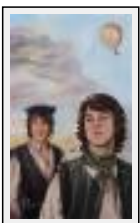

"Les explorateurs"

Size (HxW) : 57x36 cm

Style : realism / Tech. : Oil on canvas

Theme : Character / People / Category : Painting

Year : 2011