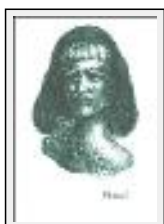

"Green beast"

Size (HxW) : 30x20 cm

Style : surrealist / Tech. : Pastel on paper

Theme : Imagination / Category : Drawing

Price : \$ 200

Year : 2006

Desc. : From series "Only green". Signed by the artist in the right corner.