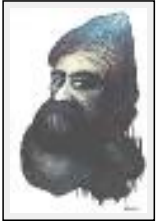

Theme : Imagination / Category : Painting

Price : \$ 320

Year : 2005

Desc. : Original! From series "Look at yourself". Signed by the artist in the right bottom corner.

"Insatiable"

Size (HxW) : 43x30 cm

Style : surrealist / Tech. : gouache on paper

Theme : Imagination / Category : Painting

Price : \$ 300

Year : 2005

Desc. : Original! From series "Look at yourself". Signed by the artist in the right bottom corner.

"Malicious"

Size (HxW) : 38x25 cm

Style : surrealist / Tech. : gouache on paper