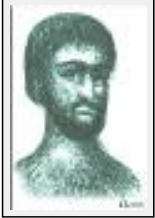

"Green maiden"

Size (HxW) : 30x20 cm

Style : surrealist / Tech. : Pastel on paper

Theme : Imagination / Category : Drawing

Price : \$ 200

Year : 2006

Desc. : Original. From series "Only green". Signed by the artist in the right corner.