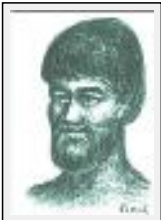

"Mountaineer"

Size (HxW) : 30x20 cm

Style : surrealist / Tech. : Pastel on paper

Theme : Imagination / Category : Drawing

Price : \$ 200

Year : 2006

Desc. : Original. From series "Only green". Signed by the artist in the right corner.