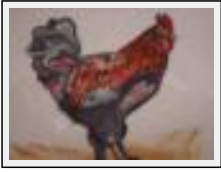

"le coq"

Size (HxW) : 27x27 cm Framed

Style : realism / Tech. : Pastel

Theme : Animals & pets / Category : Drawing

Price : Euros 30

Year : 2006

Desc. : le coq