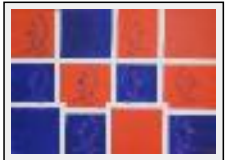

"Michel"

Size (HxW) : 50x70 cm

Style : Impressionism and cubism / Tech. : Acrylic on canvas

Theme : - / Category : Painting

Year : 2000