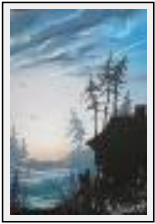

Theme : Landscape / Category : Painting

Sold

Year : 2005

"Une autre cabane"

Size (HxW) : 30x21 cm
Style : realism / Tech. : Pastel on paper
Theme : Landscape / Category : Painting
Price : Euros 150
Year : 2009