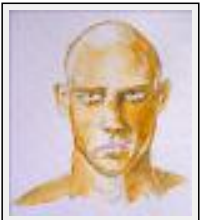

"eros"

Size (HxW) : 25x20 cm

Style : Figurative Style / Tech. : Watercolour on paper

Theme : Portrait / Category : Painting

Year : 2011