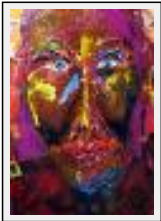

"Cold Modi"

Size (HxW) : 49x30 cm Framed
Style : Art-déco / Tech. : Pastel on paper
Theme : Portrait / Category : Painting
Year : 2007

"bored"

Size (HxW) : 35x27 cm (5 F)
Style : Expressionism / Tech. : Watercolour on paper
Theme : Portrait / Category : Painting
Year : 2011