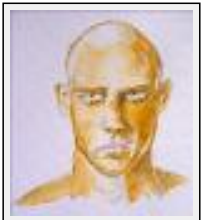

"eros"

Size (HxW) : 25x20 cm

Style : Figurative Style / Tech. : Watercolour on paper

Theme : Portrait / Category : Painting

Year : 2011