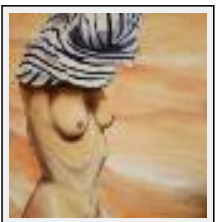

"le tee shirt de pablo"

Size (HxW) : 60x60 cm

Style : Figurative Style / Tech. : Oil on canvas

Theme : nudes / Category : Painting

Year : 2008