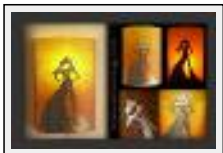

Décoration Objects

"Couple Lumiere (montage des details)"

Size (HxWxP) : 14x21x7 cm

Style : Strange Art / Tech. : mixed

Theme : Character / People / Category : Painting

Price : Euros 60

Year : 2008

Desc. : Applique murale - Lampe économique