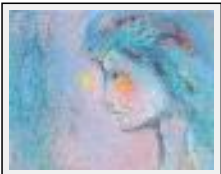

"L'ange"

Size (HxW) : 19x24 cm (2 F)

Style : Figurative Style / Tech. : Oil on canvas

Theme : Portrait / Category : Painting