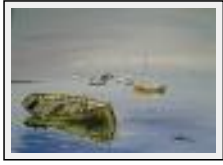

"Automne à Andernos"

Size (HxW) : 46x65 cm (15 M)

Style : Figurative Style / Tech. : Oil on canvas

Theme : Seascapes / Category : Painting

Price : Euros 300

Year : 2009

Desc. : Fin d'après midi sur le Bassin d'Arcachon.