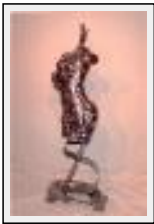

"Corps de femme"

Size (HxWxP) : 180x60x50 cm - Weight : 40000 g

Style : realism / Tech. : -

Theme : nudes / Category : Sculpture

Year : 2003

Desc. : body of woman in weld steel plates