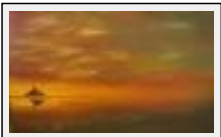

"Mon Miel"

Size (HxW) : 50x60 cm

Style : Figurative Style / Tech. : Oil

Theme : Land and sea / Category : Painting

Year : 2005