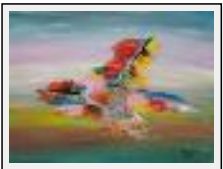

Style : Abstract / Tech. : Acrylic on canvas

Theme : Nature / Category : Painting

Sold

Year : 2008

"l oiseau"

Size (HxWxP) : 30x40x2 cm

Style : Abstract / Tech. : Acrylic on canvas

Theme : Nature / Category : Painting