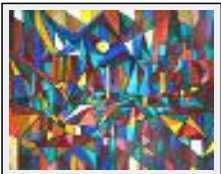

**"Church-yard"**

Size (HxW) : 64x100 cm Framed  
Style : Symbolism / Tech. : Oil on canvas  
Theme : Allegories / Category : Painting

**"Mystery of War"**

Size (HxW) : 80x61 cm Framed  
Style : Symbolism / Tech. : Oil on canvas  
Theme : Allegories / Category : Painting