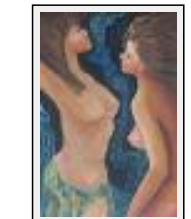

"Indifference1"

Size (HxW) : 70x50 cm Framed
Style : Fantasy / Tech. : Oil on canvas
Theme : Imagination / Category : Painting