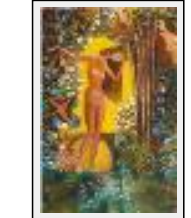

**"Still Life"**

Size (HxW) : 50x70 cm Framed  
Style : Impressionism / Tech. : Oil on canvas  
Theme : Still life / Category : Painting

**"Red Autumn"**

Size (HxW) : 53x45 cm Framed  
Style : Fantasy / Tech. : Oil on canvas  
Theme : Landscape / Category : Painting