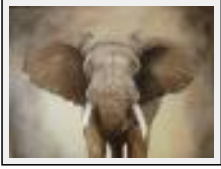

"Ours"

Size (HxWxP) : 65x46x2 cm (15 M)

Style : Figurative Style / Tech. : Oil on linen

Theme : Animals & pets / Category : Painting

Sold

Year : 2010

Savane

"Eléphant"