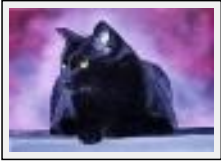

Year : 2010

"Chat - La pose"

Size (HxW) : 27x35 cm (5 F)

Style : realism / Tech. : Oil on canvas

Theme : Animals & pets / Category : Painting

Year : 2008

"Chat Noir"

Size (HxWxP) : 24x33x2 cm (4 F)