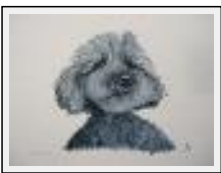

"Chien"

Size (HxW) : 40x50 cm

Style : realism / Tech. : Oil on canvas

Theme : Animals & pets / Category : Painting

Sold