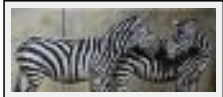

"Zèbres"

Size (HxW) : 50x120 cm

Style : realism / Tech. : Oil on canvas

Theme : Animals & pets / Category : Painting

Year : 2015

Desc. : Quadryptique