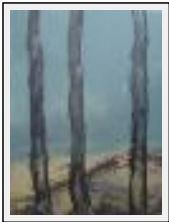

vertical

"Early Rise"

Size (HxWxP) : 140x115x4 cm Framed - Weight : 3000 g
Style : Abstract / Tech. : Acrylic on canvas
Theme : Abstraction / Category : Painting
Year : 2007
Desc. : An imaginary landscape