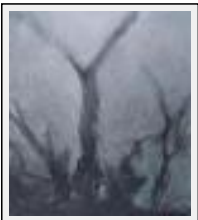

"Algarrobo"

Size (HxWxP) : 130x120x4 cm Framed - Weight : 4000 g
Style : Expressionism / Tech. : Acrylic on strengthened fabric
Theme : Abstraction / Category : Painting
Year : 2006
Desc. : evoking nature