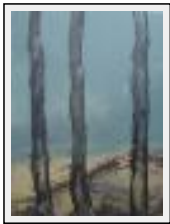

"Early Rise"

Size (HxWxP) : 140x115x4 cm Framed - Weight : 3000 g
Style : Abstract / Tech. : Acrylic on canvas
Theme : Abstraction / Category : Painting
Year : 2007
Desc. : An imaginary landscape

"Eucaliptos"