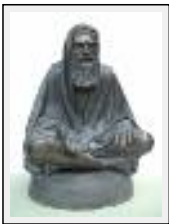

"dialog"

Size (HxWxP) : 45x30x30 cm - Weight : 3000 g
Style : realism / Tech. : mixed
Theme : Character / People / Category : Sculpture
Year : 2002
Desc. : pewter plated polyester