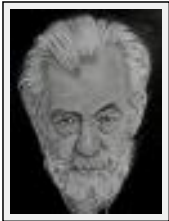

"Ian Mckellen"

Size (HxW) : 42x32 cm

Style : realism / Tech. : Pencil on paper

Theme : Portrait / Category : Drawing

Year : 2011