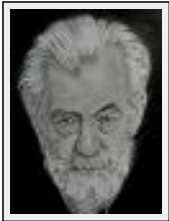

"Jack Nicholson"

"Ian Mckellen"

Size (HxW) : 42x32 cm

Style : realism / Tech. : Pencil on paper

Theme : Portrait / Category : Drawing

Year : 2011