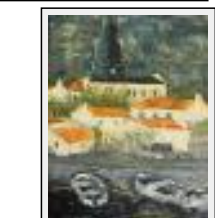

Theme : - / Category : Painting

"Paisible"

Size (HxW) : 20x20 cm

Style : Impressionism / Tech. : -

Theme : Dish / Category : Painting

"Couleurs du marais"

Size (HxW) : 41x33 cm (6 F)

Style : Impressionism / Tech. : Acrylic on canvas