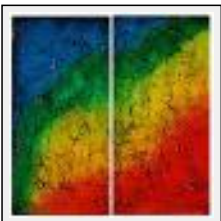

"Genèse III"

Size (HxW) : 100x100 cm

Style : Abstract / Tech. : Acrylic on canvas

Theme : Abstraction / Category : Painting

Desc. : 2 panneaux de 50x100