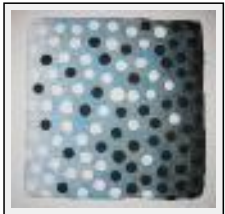

Paradox

"1 Lorenz non achevé"

Size (HxWxP) : 43x42x2 cm - Weight : 550 g

Style : Abstract / Tech. : Mixed media on paper

Theme : Portrait / Category : Sculpture

Year : 2007

Desc. : Papier-mâché flat cake. Acrylique and ink. In the fate of chaos, it is likely that an order establishes and creates a kind of imbalance in natural unpredictable organization. For example, in a certain amount of air all the molecules of oxygen wick divide up in an unpredictable way could settle right in order all in a corner and leave the rest absolutely empty.