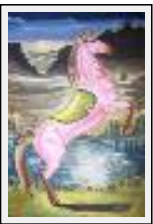

"Cheval rose"

Size (HxW) : 42x30 cm

Style : Fantasy / Tech. : Acrylic on paper

Theme : Animals & pets / Category : Painting