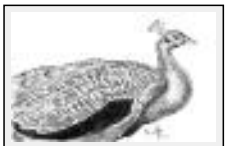

Year : 2010

"Le lion"

Size (HxW) : 40x32 cm

Style : realism / Tech. : Digital painting

Theme : Animals & pets / Category : Drawing

Year : 2010

"Paon bleu"

Size (HxW) : 30x45 cm