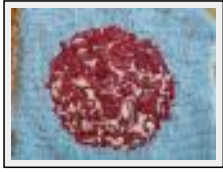

"Canevas steak haché"

Size (HxW) : 30x40 cm

Style : surrealist / Tech. : mixed

Theme : Mindscapes / Category : Modelling

Price : Euros 250

Year : 2001

Desc. : Wool, net curtain, linking acrylic