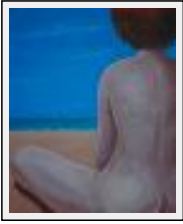

"nu 3"

Size (HxW) : 61x46 cm (12 P)
Style : realism / Tech. : Acrylic on canvas
Theme : nudes / Category : Painting
Sold
Year : 2008

"Ondine"

Size (HxW) : 80x40 cm
Style : realism / Tech. : Acrylic on canvas
Theme : nudes / Category : Painting
Year : 2009