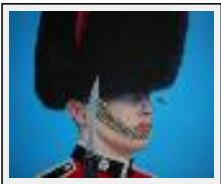

"So far, so good"

Size (HxW) : 54x65 cm (15 F)

Style : realism / Tech. : Acrylic on canvas

Theme : Character / People / Category : Painting

Year : 2010