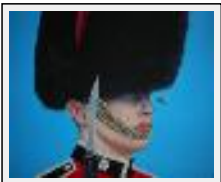

"So far, so good"

Size (HxW) : 54x65 cm (15 F)

Style : realism / Tech. : Acrylic on canvas

Theme : Character / People / Category : Painting

Year : 2010