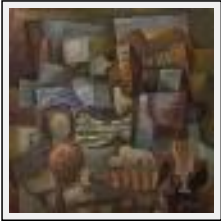

"nature morte cubiste"

Size (HxW) : 80x80 cm

Style : Cubism / Tech. : Oil on linen

Theme : Still life / Category : Painting

Price : Euros 1400

Year : 2014