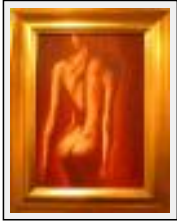

---

oil

"nu : EVE"

Size (HxW) : 36x24 cm

Style : realism / Tech. : Oil on canvas

Theme : Portrait / Category : Painting

Desc. : canvas painted with the paintings Blockx