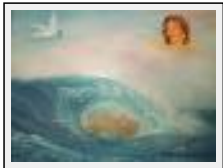

"imagination : ma colère"

Size (HxW) : 46x55 cm (10 F)

Style : realism / Tech. : Oil on canvas

Theme : Mindscapes / Category : Painting

Desc. : What is the most difficult in painting it is to be able to express our feelings. This painting represents my suffering (one furthermore!!!) in front of a destroyed fate; that of my 29-year-old sister in unacceptable conditions in 1991.