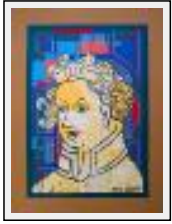

"Intermittent, place Navona"

Size (HxW) : 50x40 cm

Style : Figurative Style / Tech. : mixed

Theme : Patchwork / Category : Collage or Joining

Price : Euros 160

Year : 2003

Desc. : A Roman allegory about Casual workers in the entertainment industry