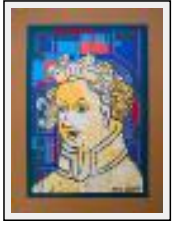

"Intermittent, place Navona"

Size (HxW) : 50x40 cm

Style : Figurative Style / Tech. : mixed

Theme : Patchwork / Category : Collage or Joining

Price : Euros 160

Year : 2003

Desc. : A Roman allegory about Casual workers in the entertainment industry