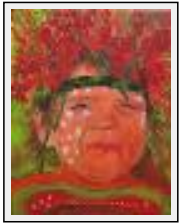

"Maëlle chez les Lomo"

Size (HxW) : 55x46 cm (10 F)

Style : realism / Tech. : mixed

Theme : Character / People / Category : Pyrography

Year : 2011