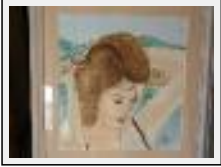

"Pots"

Size (HxW) : 18x18 cm Framed

Style : realism / Tech. : Watercolour on paper

Theme : Still life / Category : Painting

Price : Euros 50

Year : 2010

Desc. : Encadré 30x30

"coiffure"